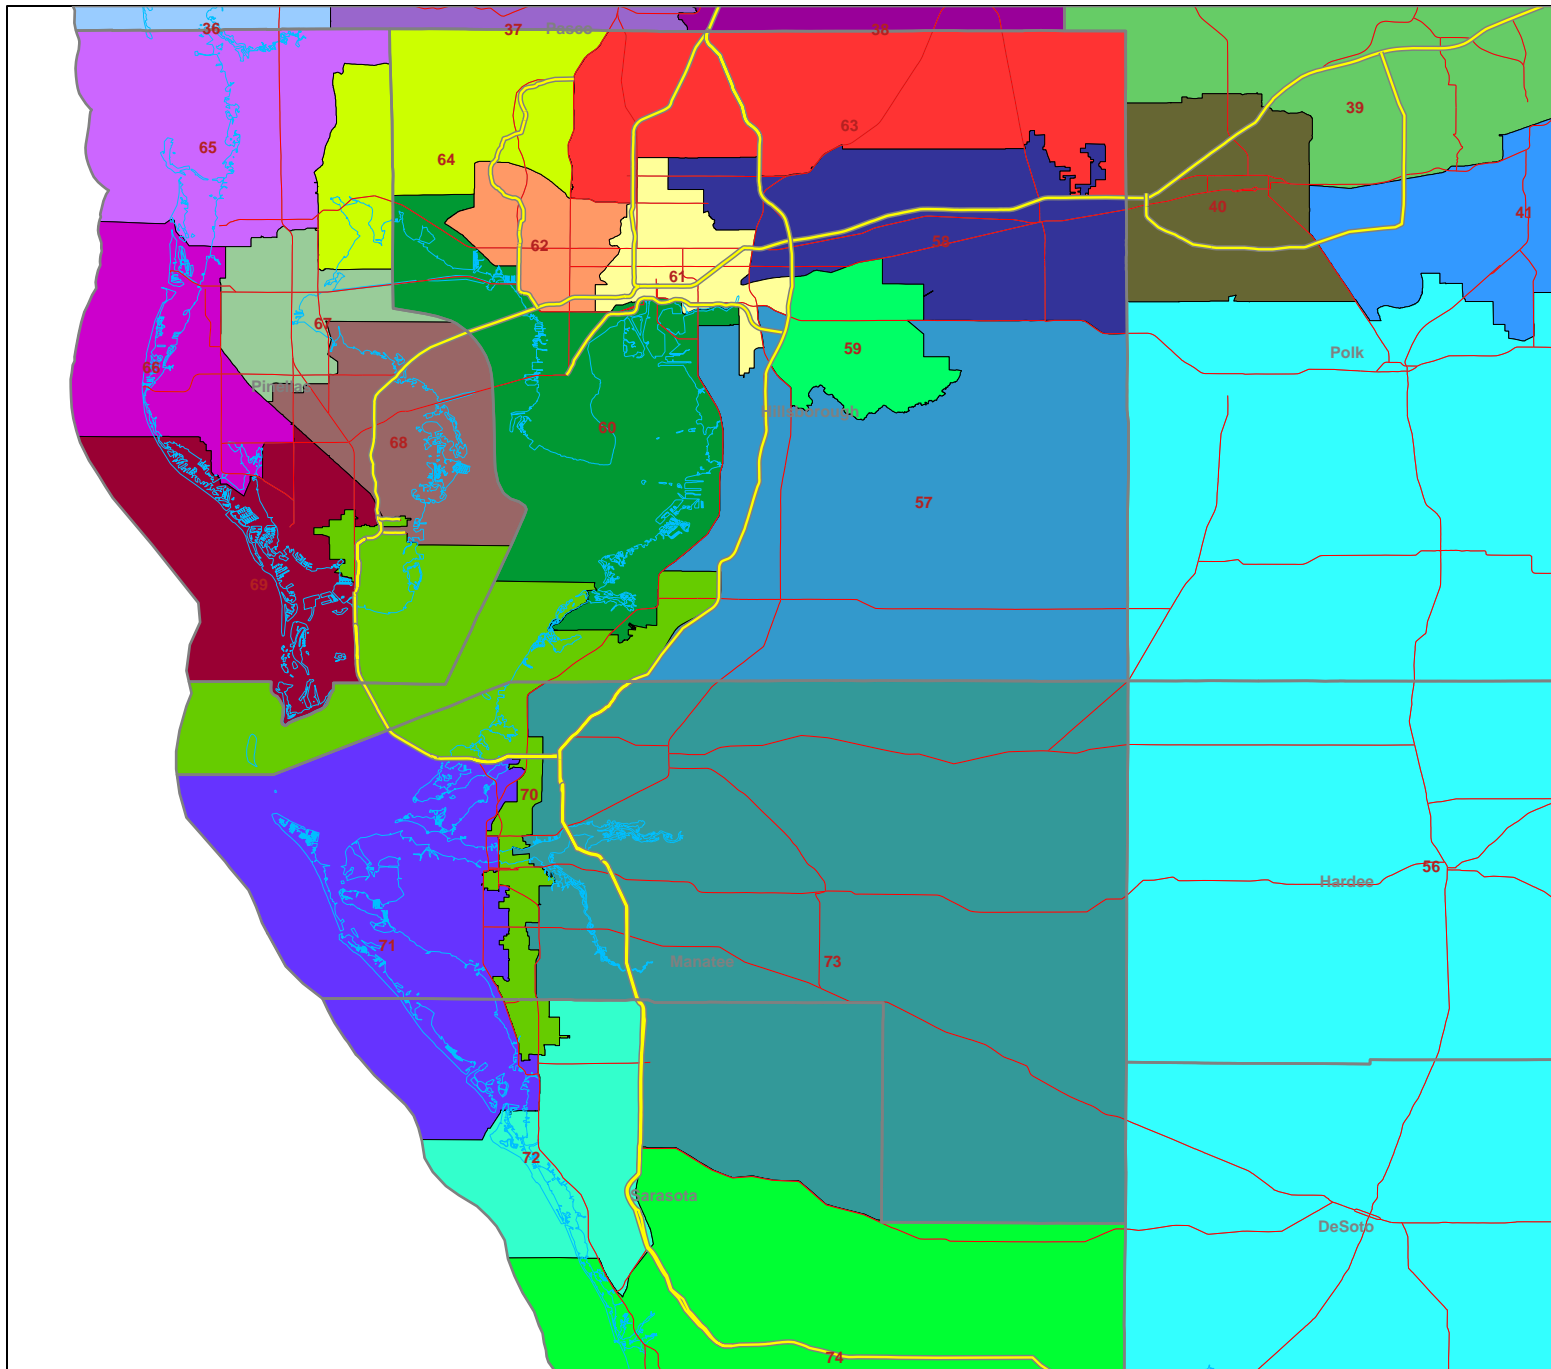

HPUBH0175 - STACY, GRAHAM

Florida House of Representatives
Redistricting Committee
402 S. Monroe Street
House Office Building
Tallahassee, FL 32399
www.floridaredistorting.org

Legend

- 7 District Number
- District Boundary
- County Boundary
- Interstate Highway
- Major Highway
- Shoreline