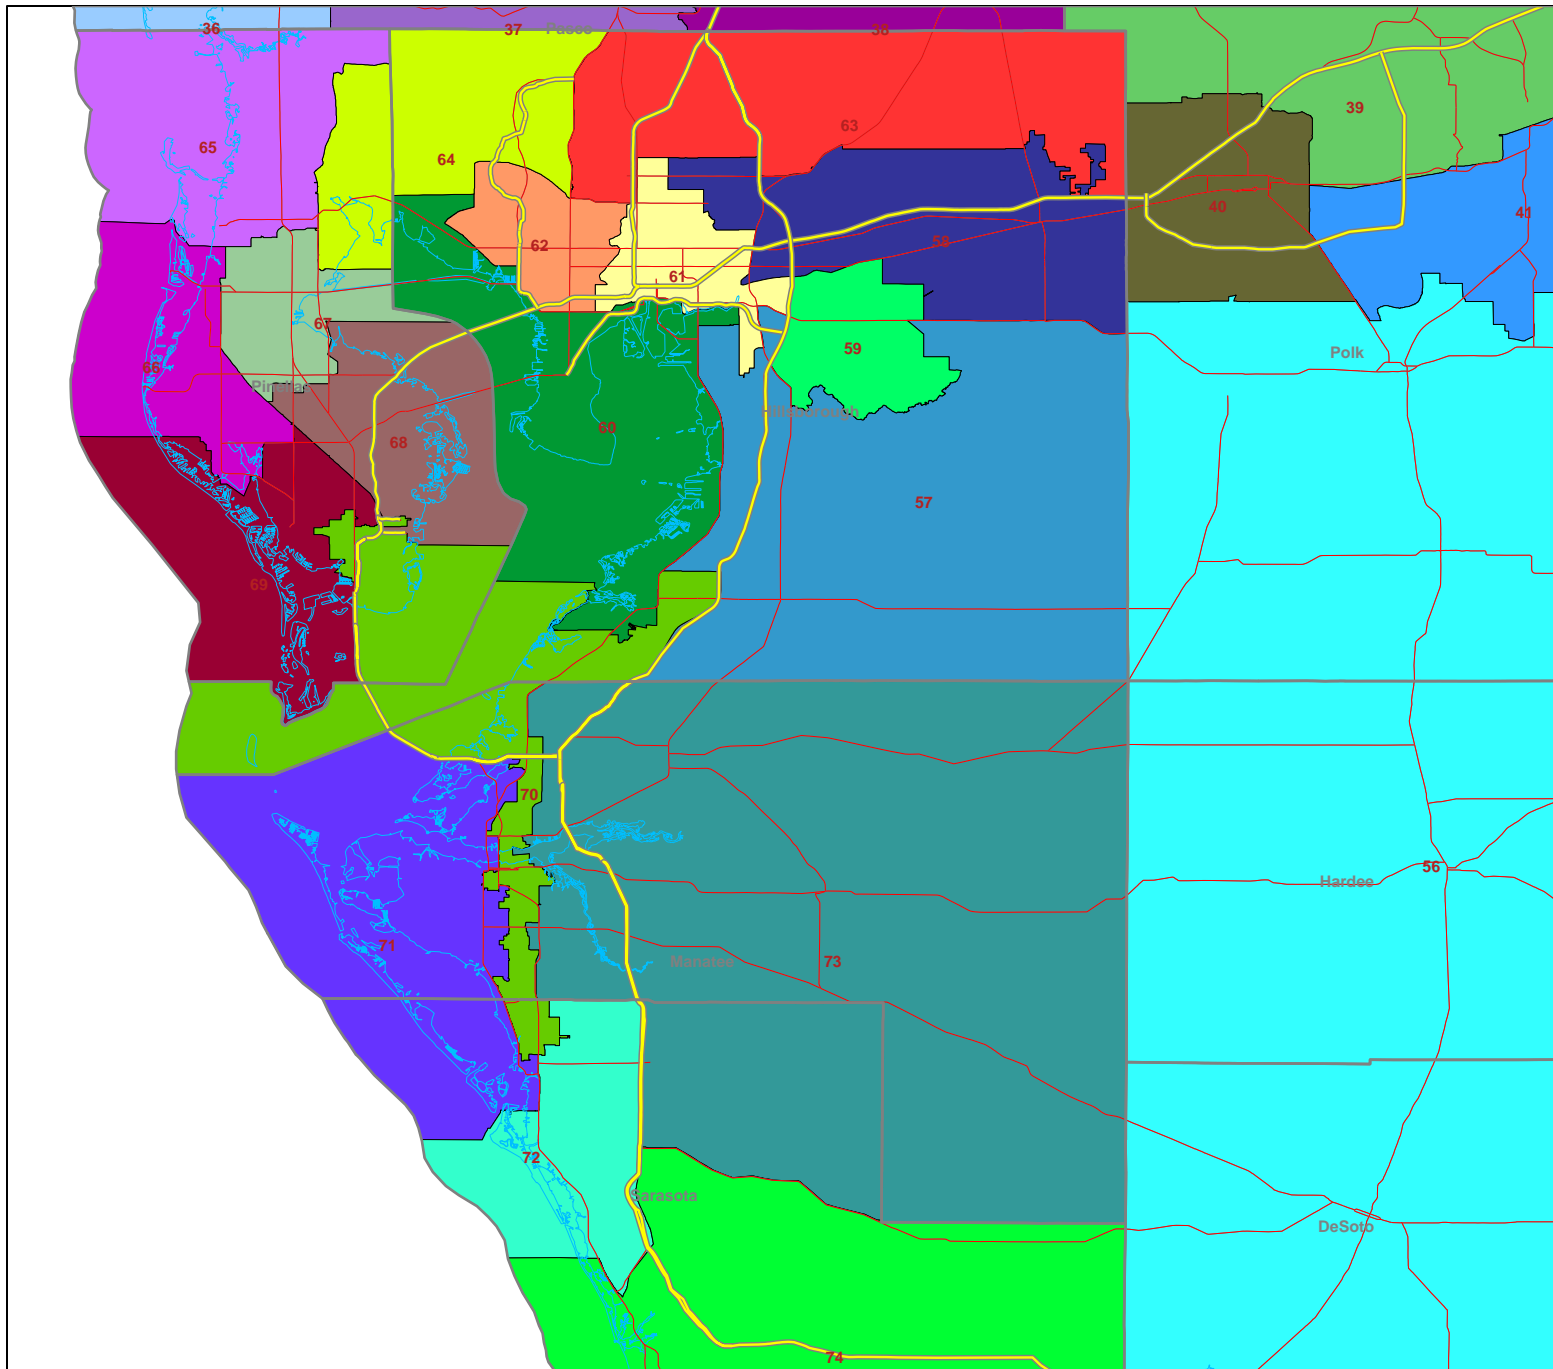

HPUBH0175 - STACY, GRAHAM

Florida House of Representatives
Redistricting Committee
402 S. Monroe Street
House Office Building
Tallahassee, FL 32399
www.floridaredistriking.org

Legend

- 7 District Number
- District Boundary
- County Boundary
- Interstate Highway
- Major Highway
- Shoreline