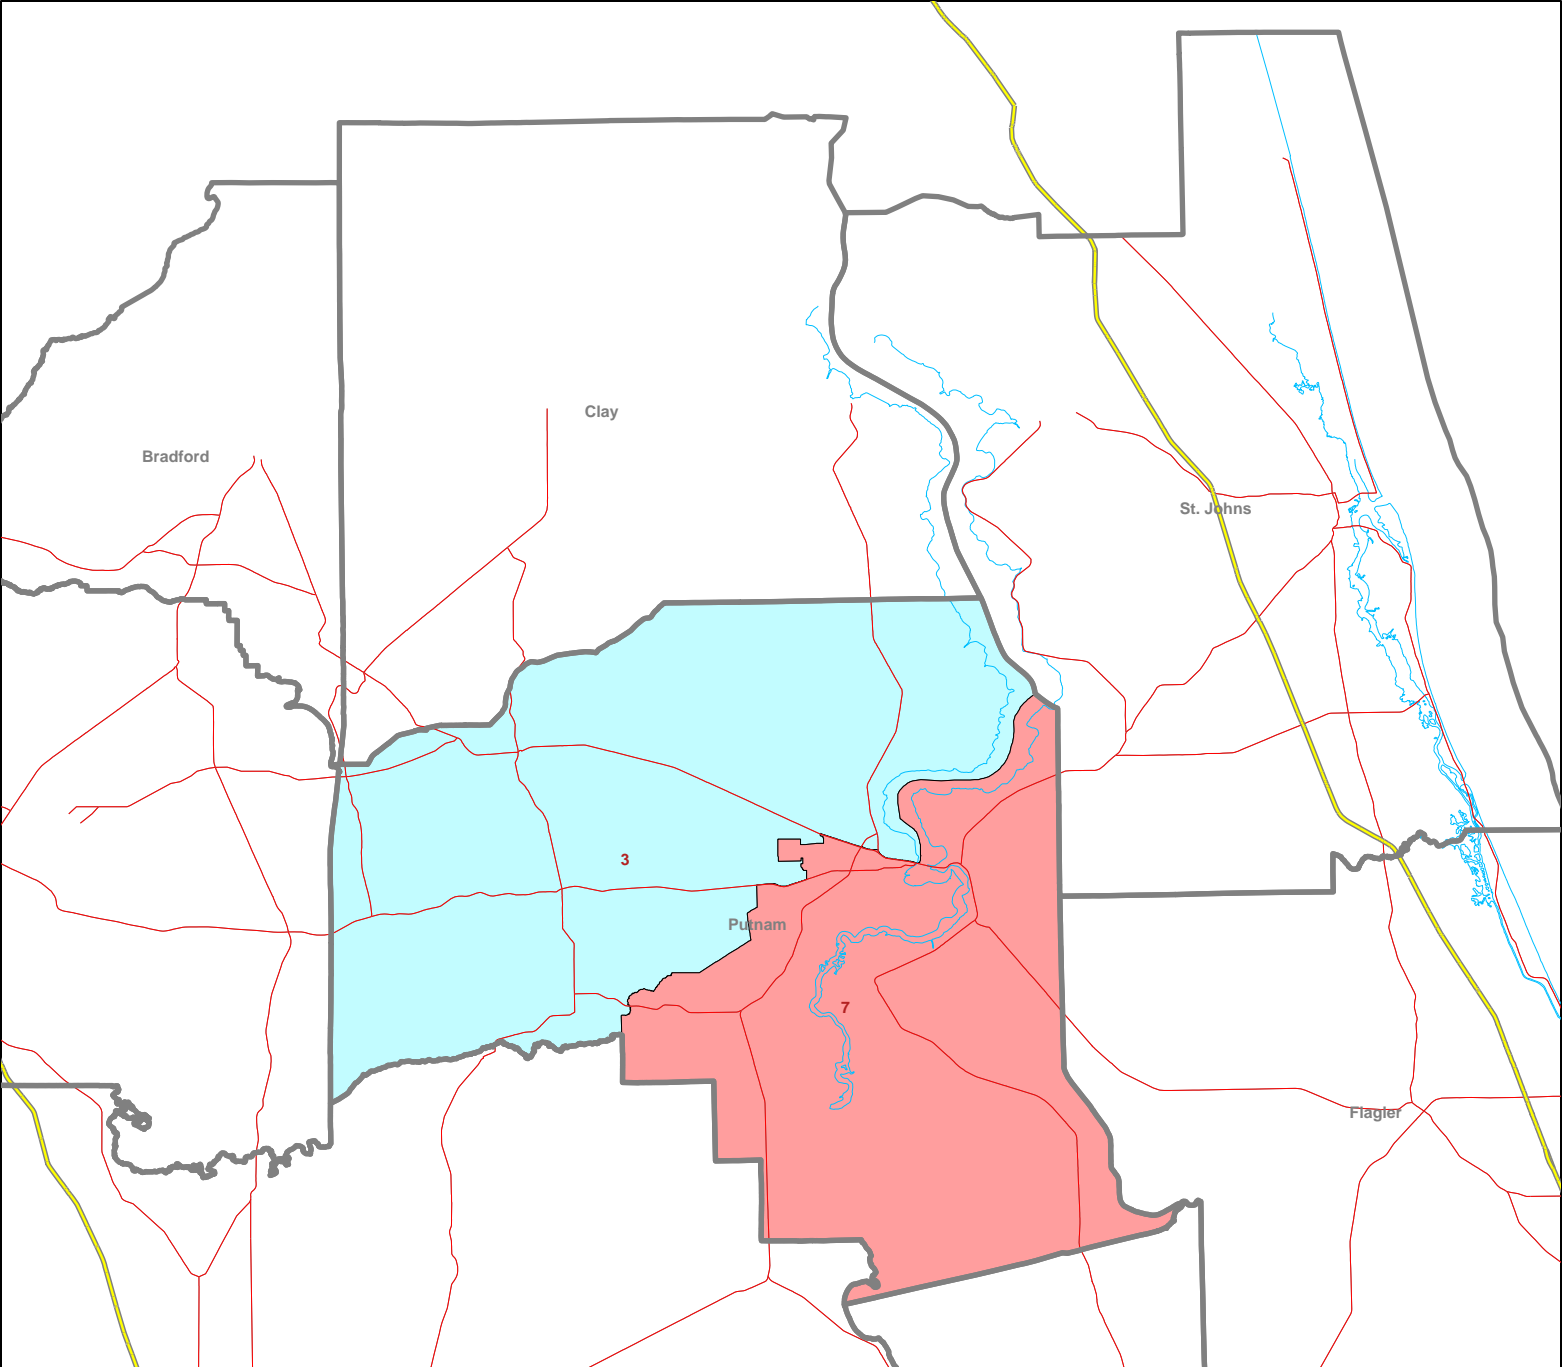

HPUBC0115 - FAUNCE, CAROLYN

Florida House of Representatives
Redistricting Committee
402 S. Monroe Street
House Office Building
Tallahassee, FL 32399
www.floridaredistricting.org

Legend

- 7 District Number
- District Boundary
- County Boundary
- Interstate Highway
- Major Highway
- Shoreline