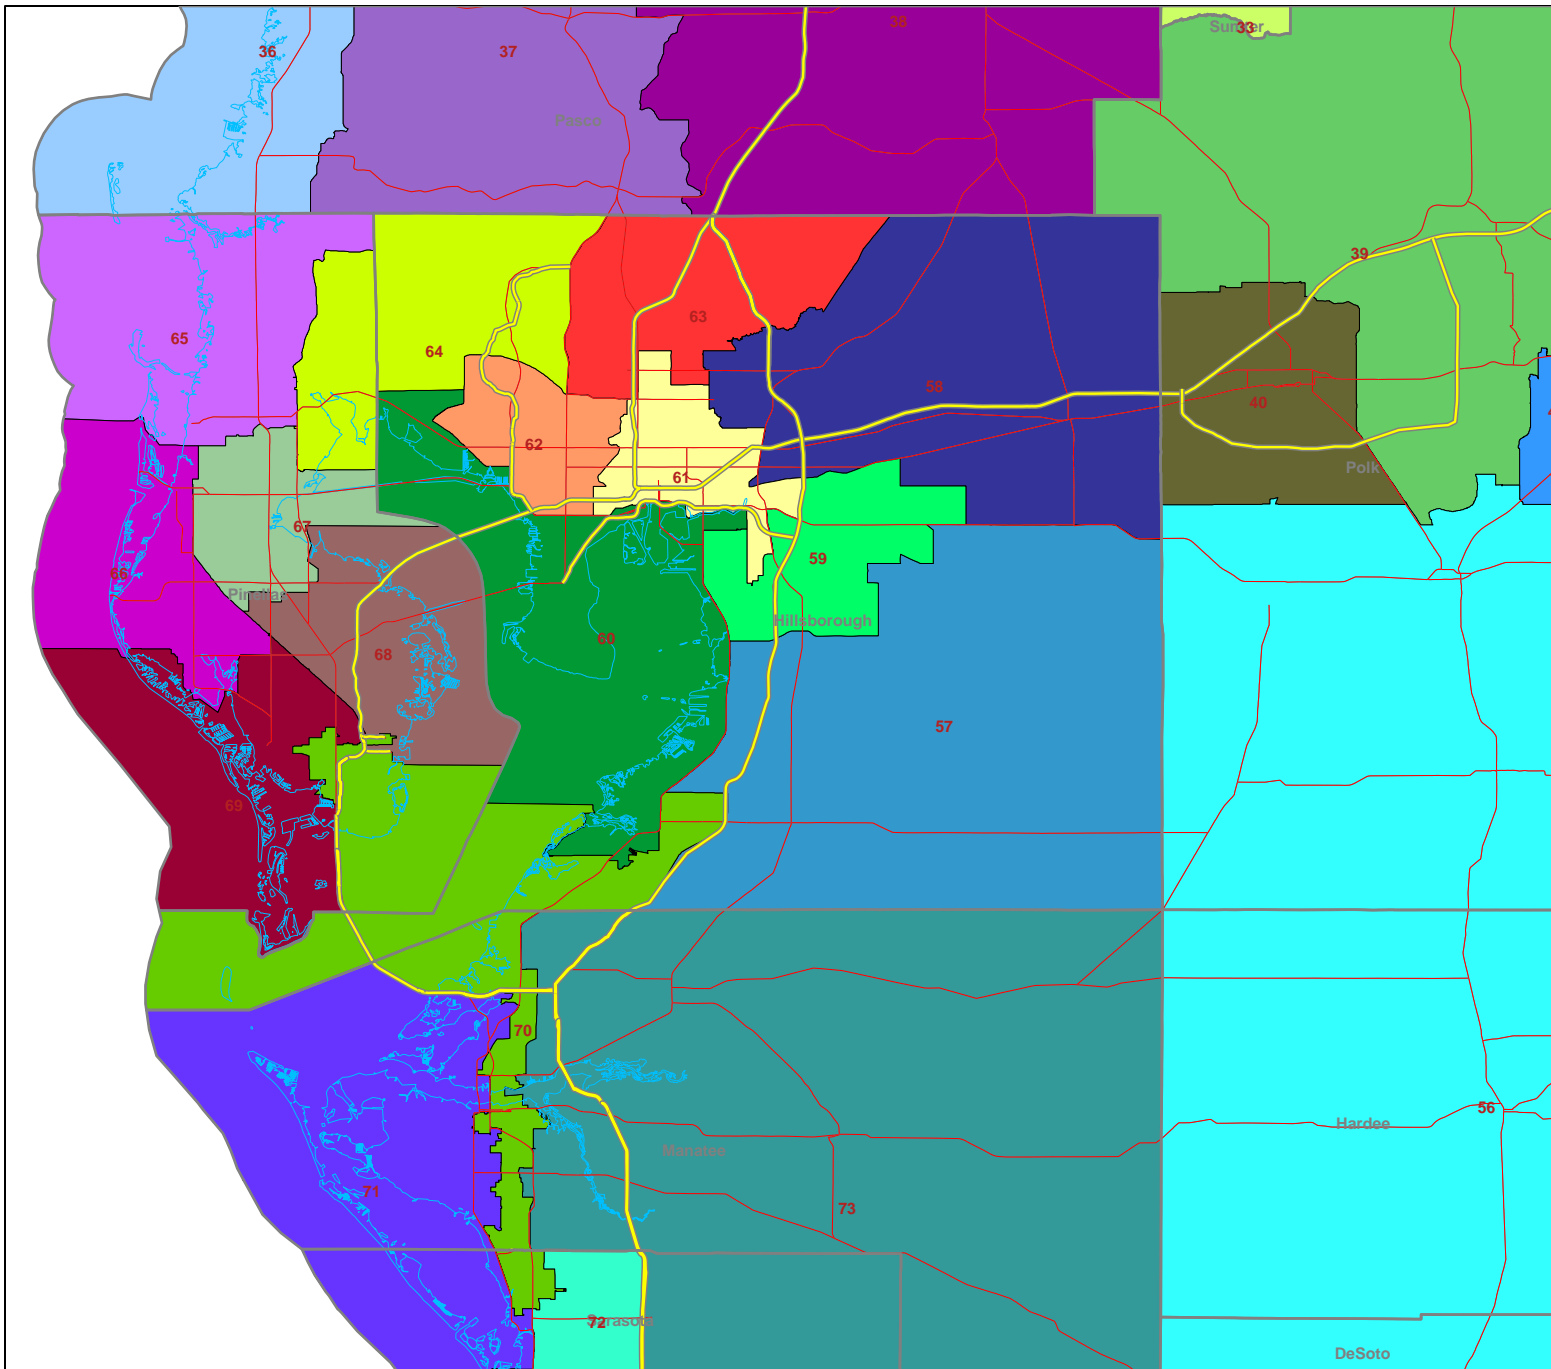

H000H9049

Florida House of Representatives
Redistricting Committee
402 S. Monroe Street
House Office Building
Tallahassee, FL 32399
www.floridaredistricting.org

Legend

- 7 District Number
- District Boundary
- County Boundary
- Interstate Highway
- Major Highway
- Shoreline