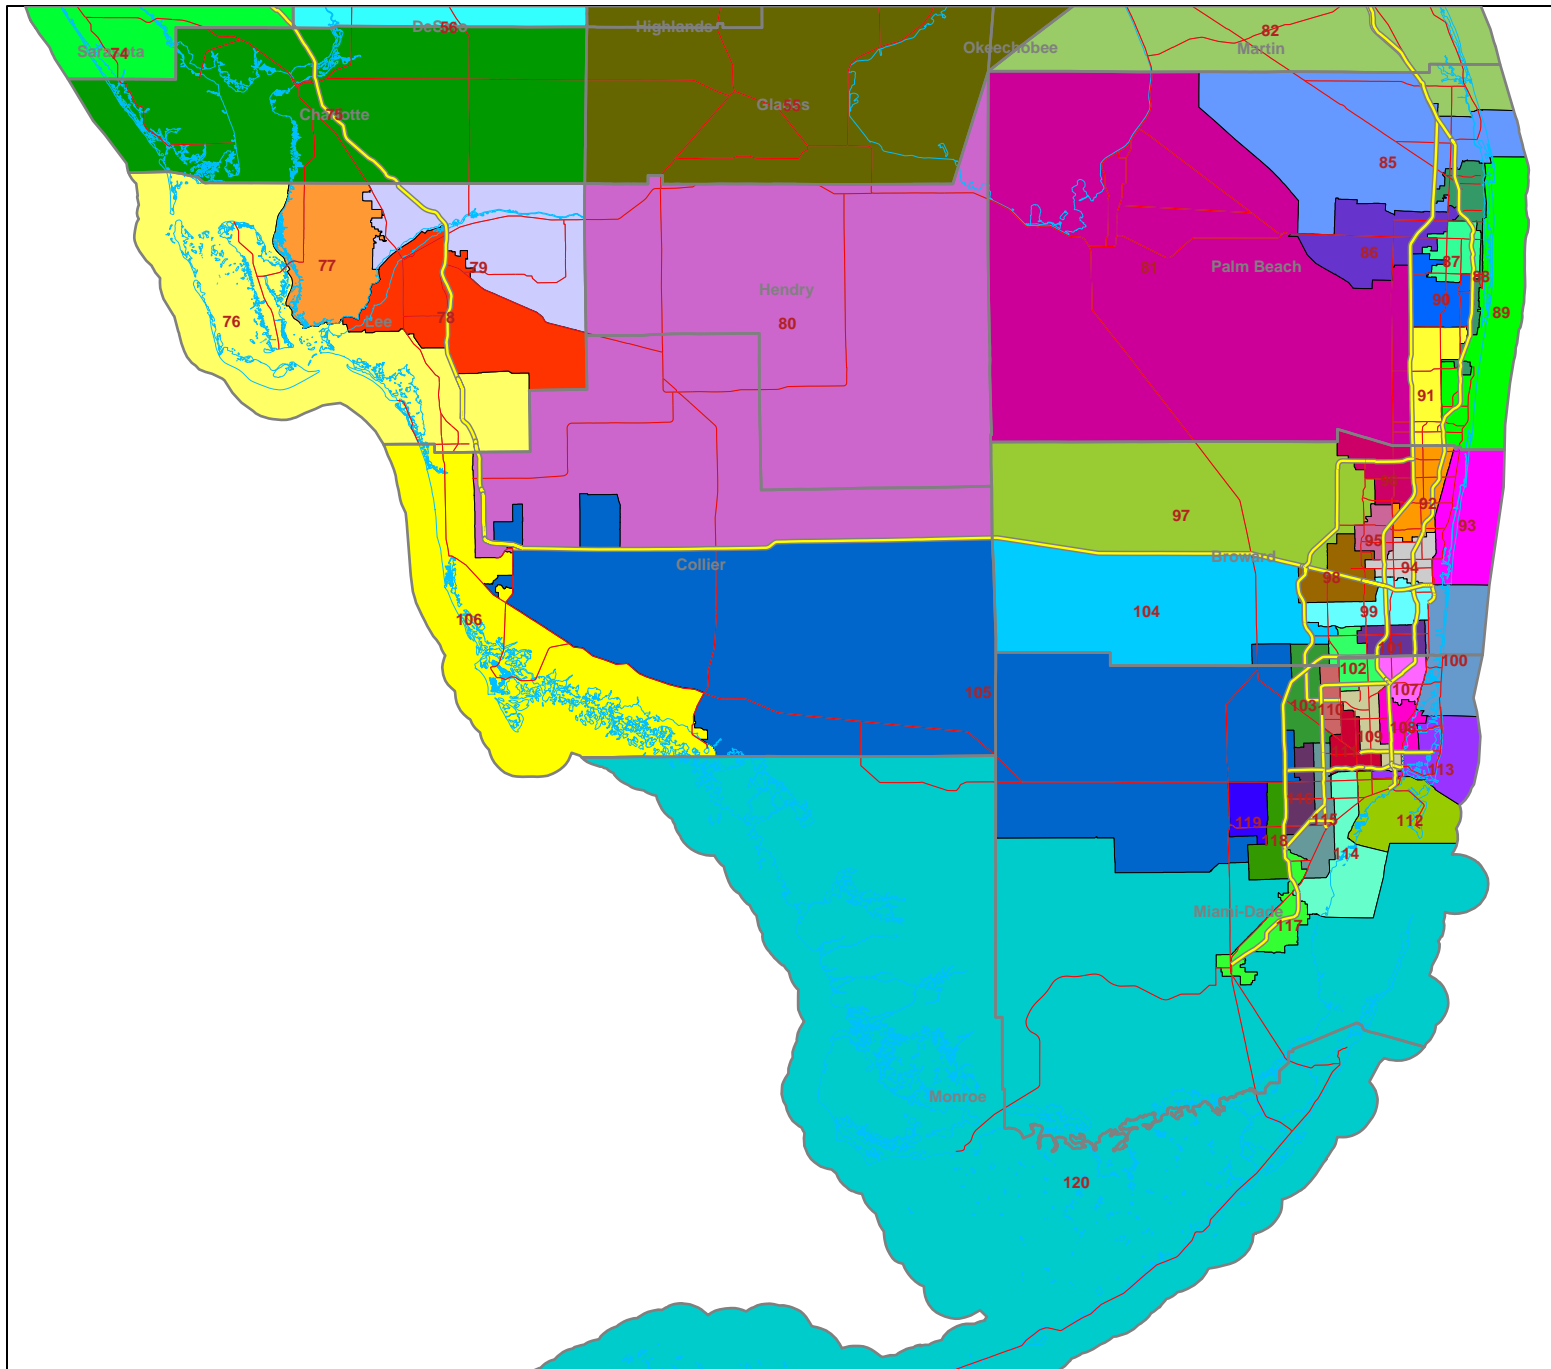

H000H9049

Florida House of Representatives
Redistricting Committee
402 S. Monroe Street
House Office Building
Tallahassee, FL 32399
www.floridaredistorting.org

Legend

- 7 District Number
- District Boundary
- County Boundary
- Interstate Highway
- Major Highway
- Shoreline