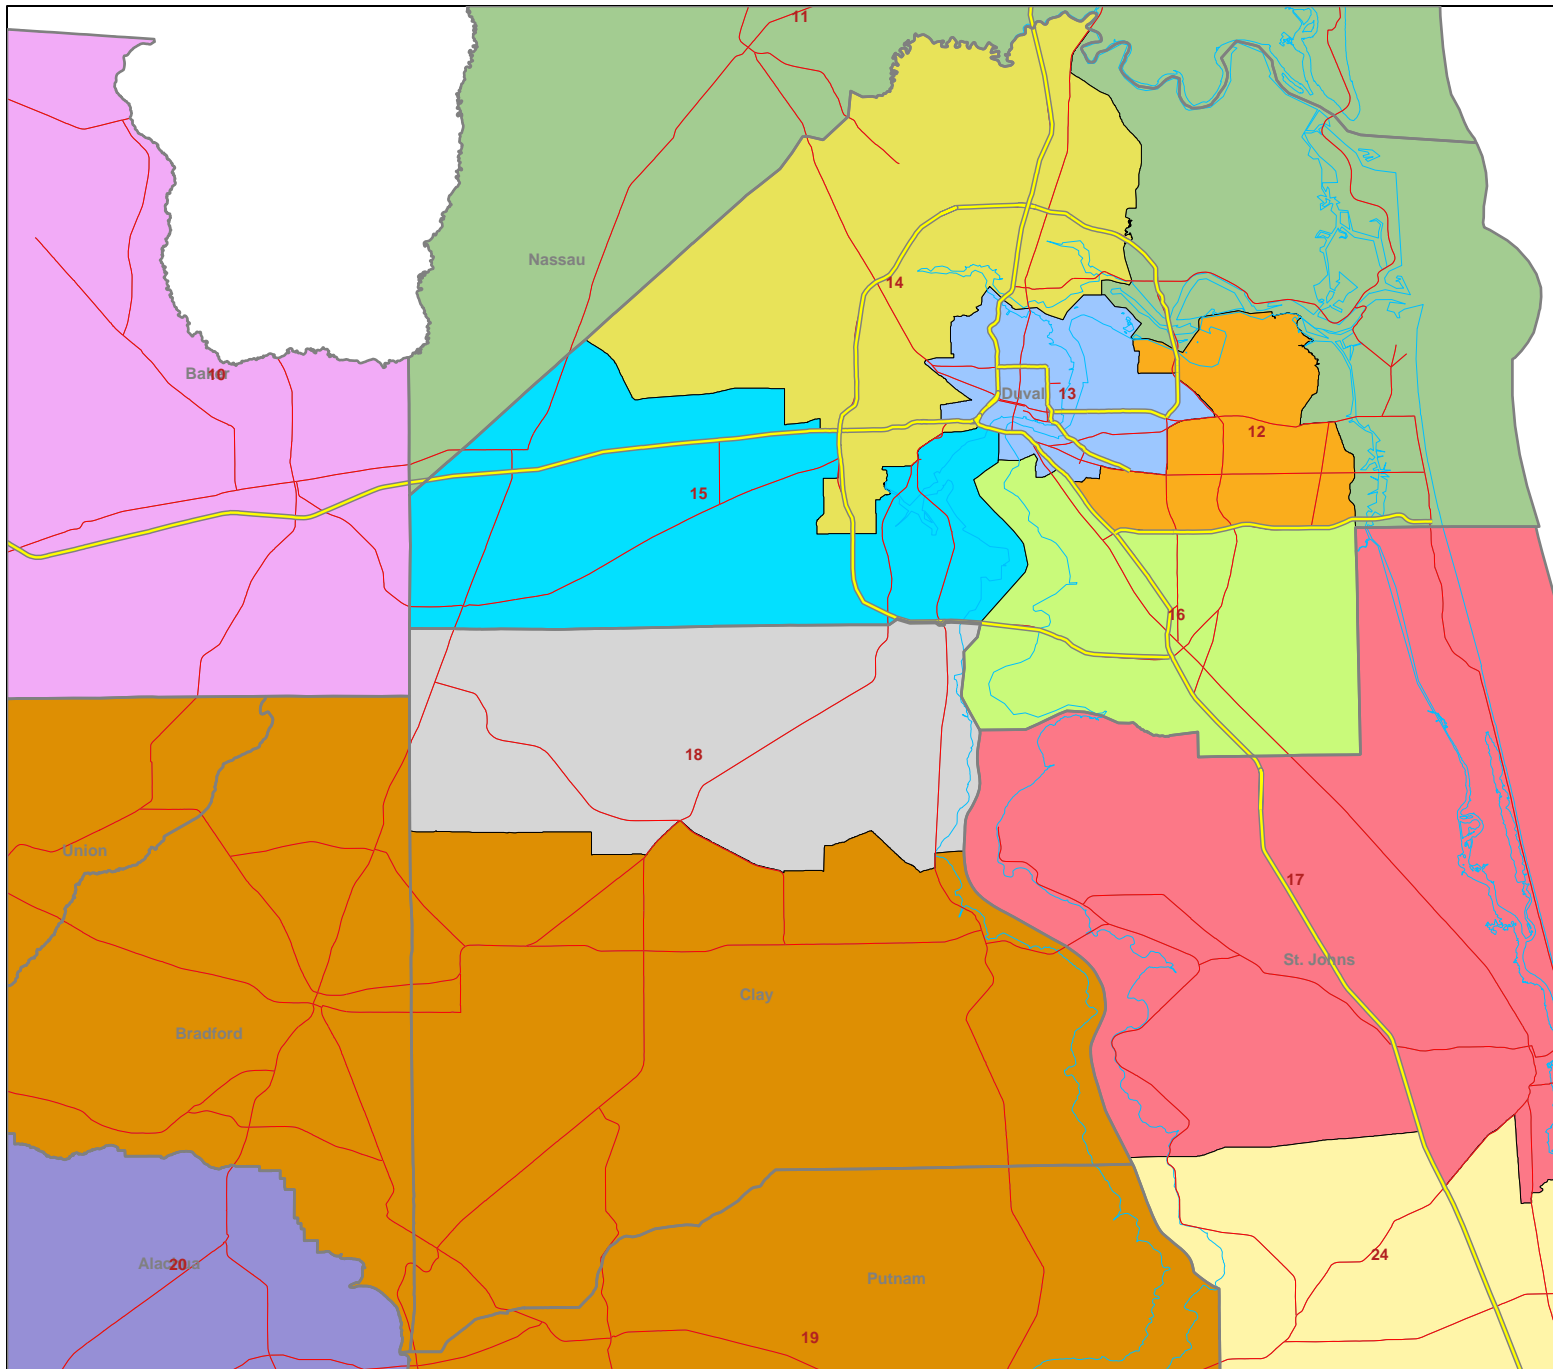

H000H9049

Florida House of Representatives
Redistricting Committee
402 S. Monroe Street
House Office Building
Tallahassee, FL 32399
www.floridaredistricting.org

Legend

- 7 District Number
- District Boundary
- County Boundary
- Interstate Highway
- Major Highway
- Shoreline