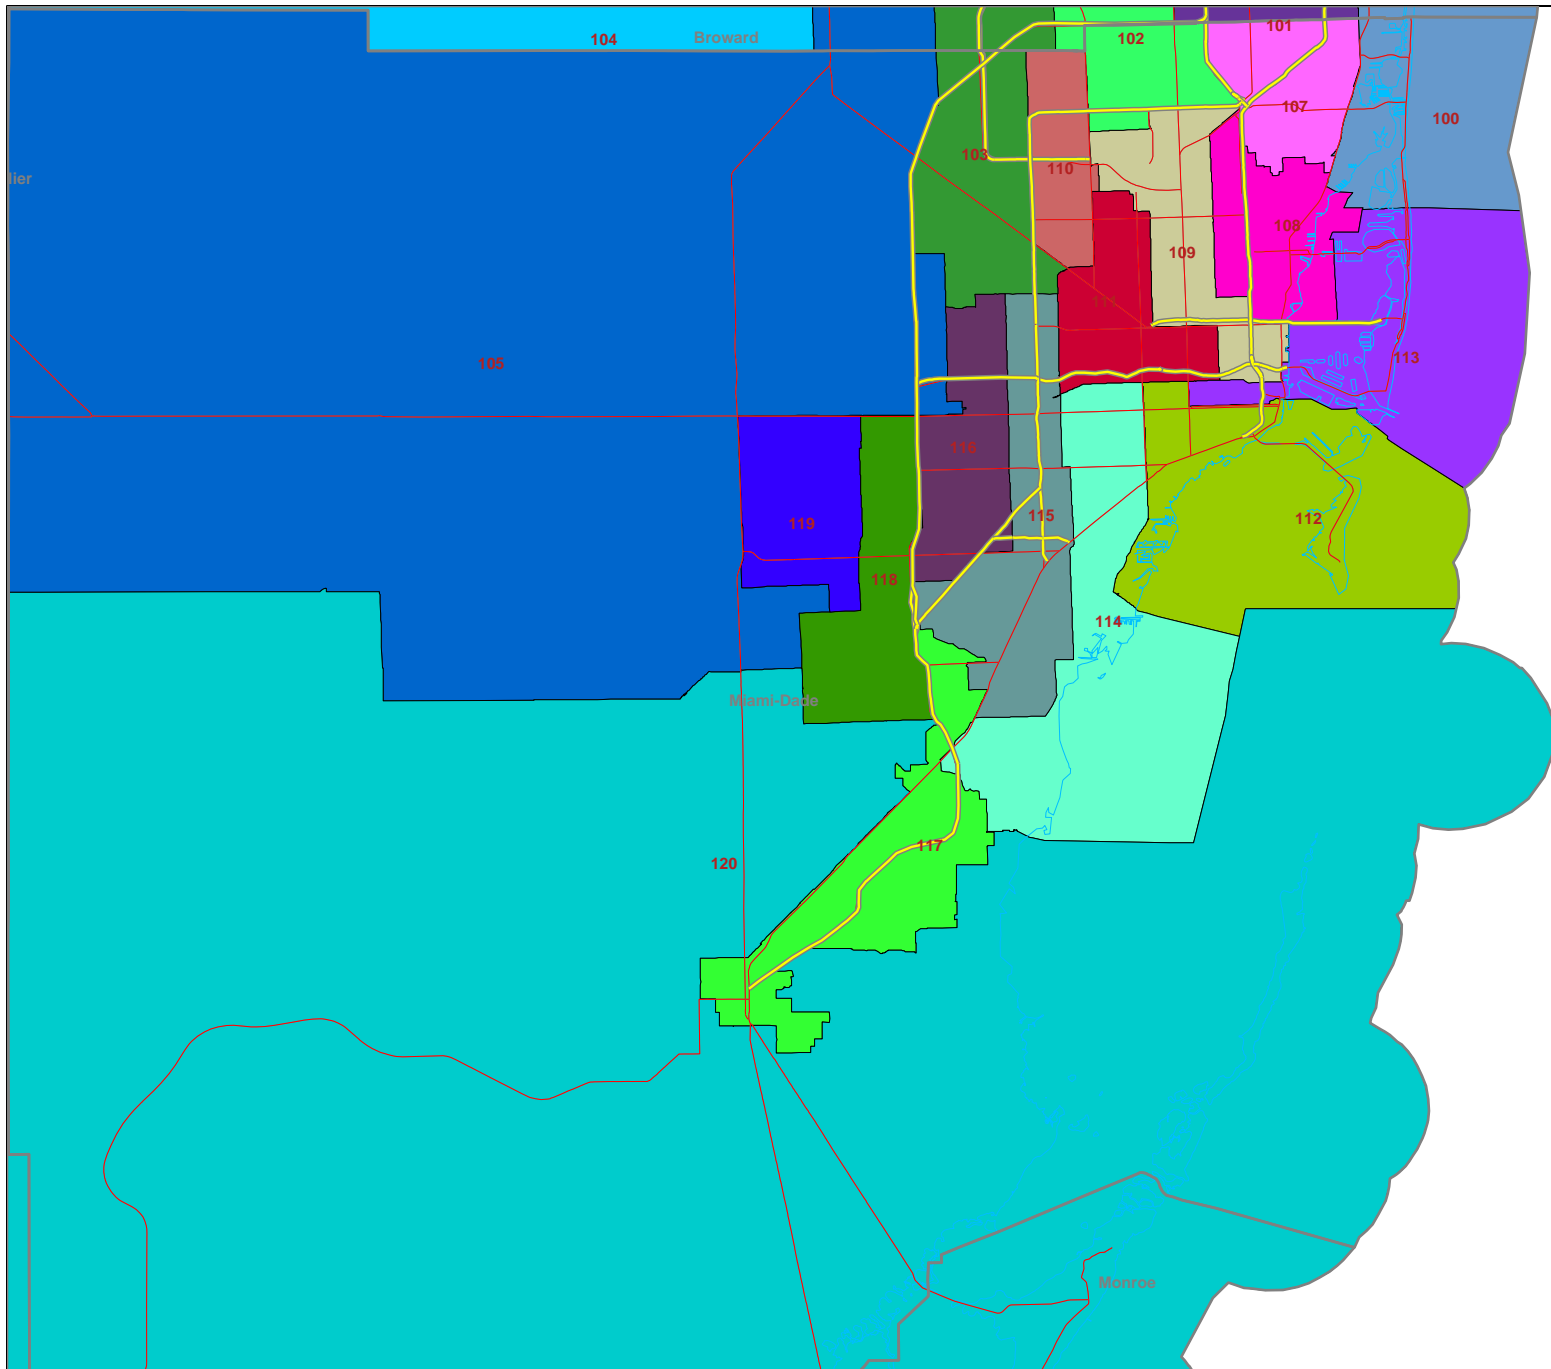

H000H9049

Florida House of Representatives
Redistricting Committee
402 S. Monroe Street
House Office Building
Tallahassee, FL 32399
www.floridaredistricting.org

Legend

- 7 District Number
- District Boundary
- County Boundary
- Interstate Highway
- Major Highway
- Shoreline