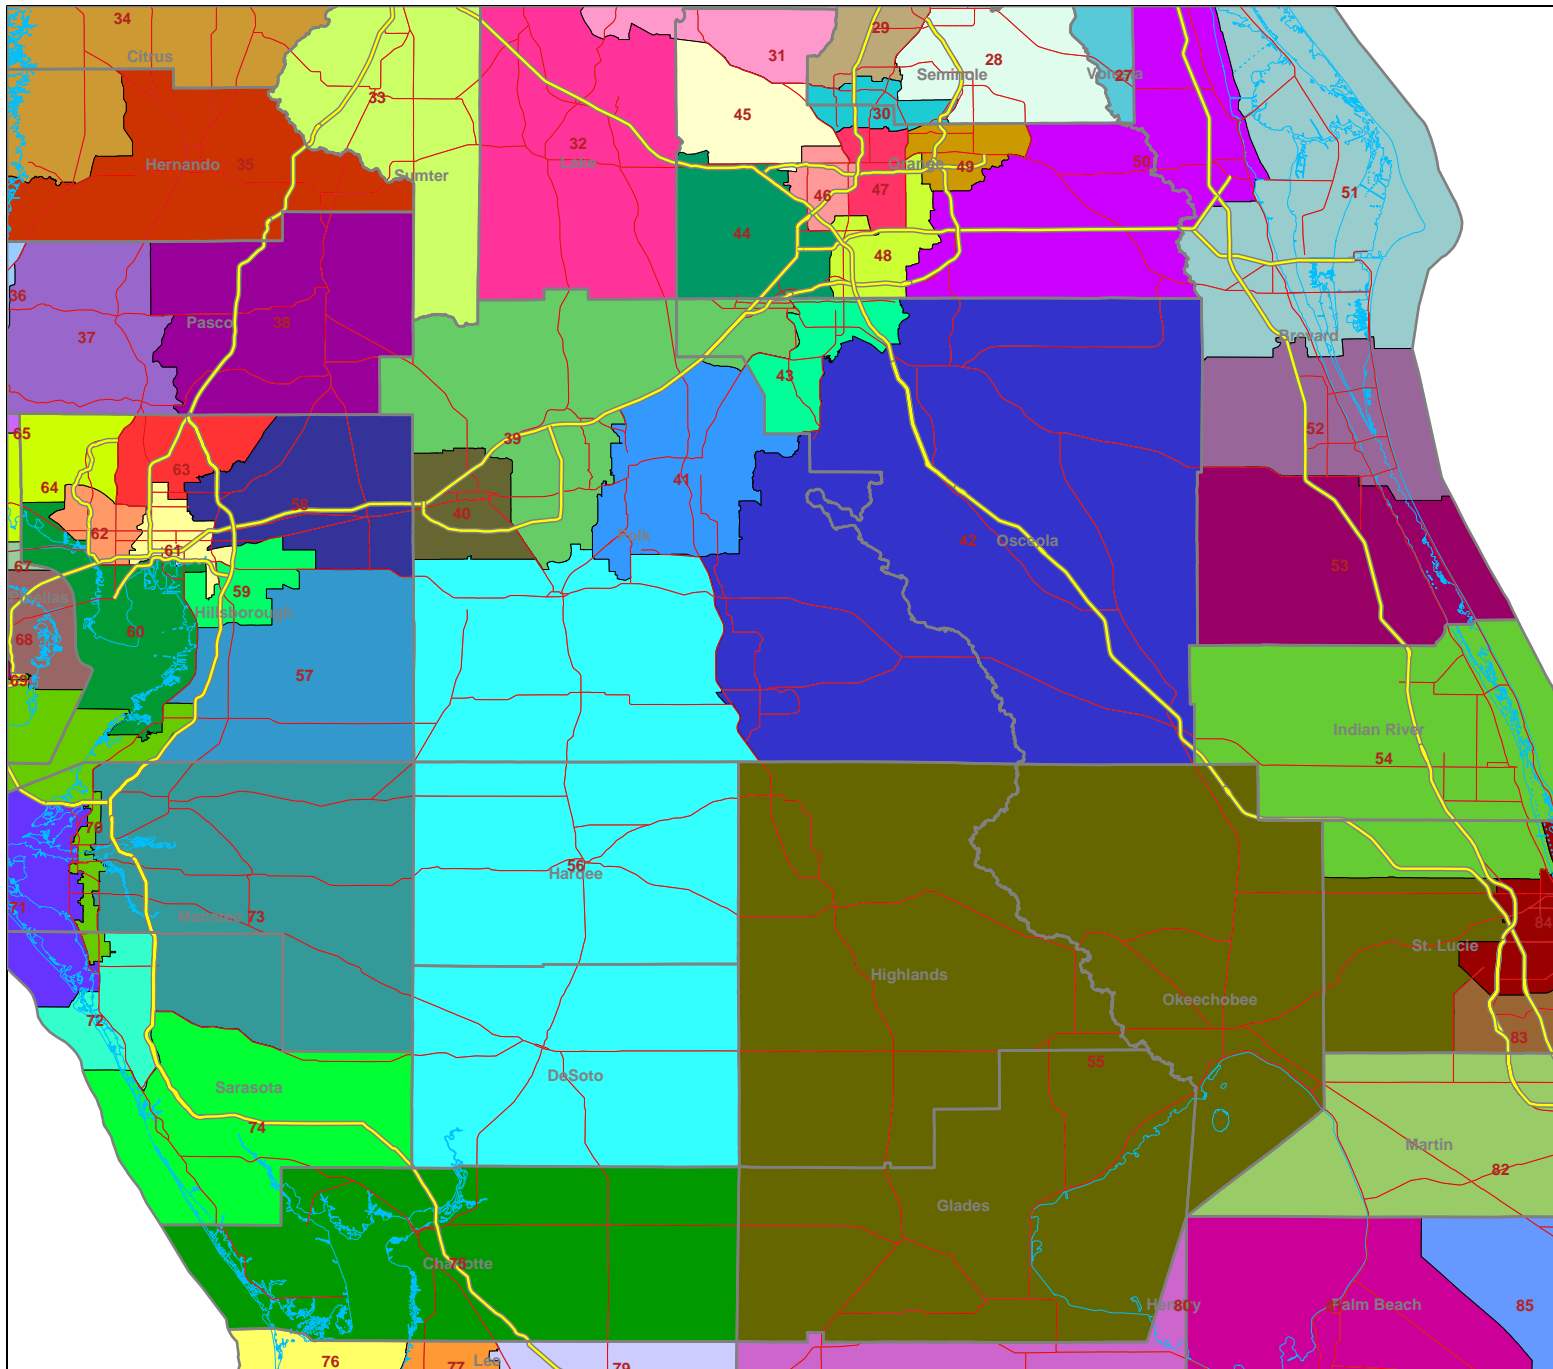

H000H9049

Florida House of Representatives
Redistricting Committee
402 S. Monroe Street
House Office Building
Tallahassee, FL 32399
www.floridaredistricting.org

Legend

- 7 District Number
- District Boundary
- County Boundary
- Interstate Highway
- Major Highway
- Shoreline