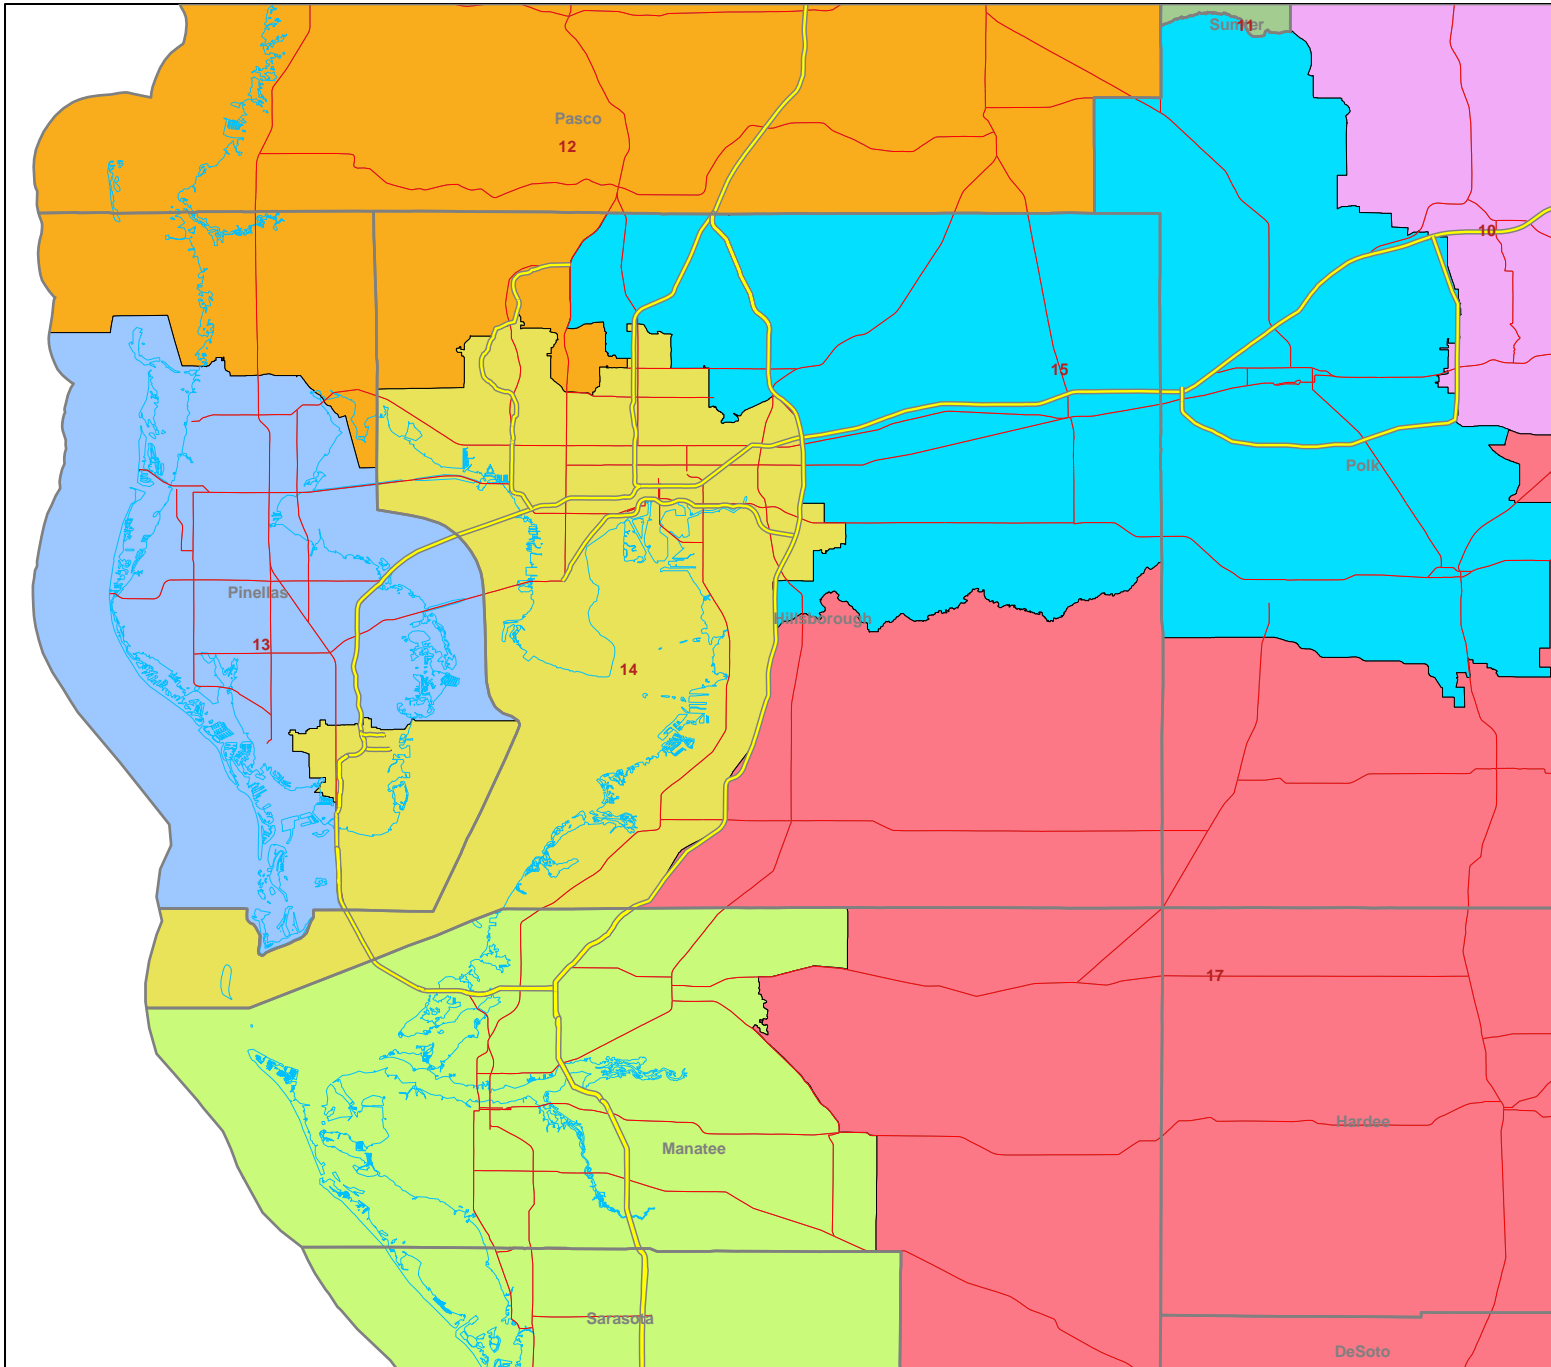

H000C9047

Florida House of Representatives
Redistricting Committee
402 S. Monroe Street
House Office Building
Tallahassee, FL 32399
www.floridaredistricting.org

Legend

- 7 District Number
- District Boundary
- County Boundary
- Interstate Highway
- Major Highway
- Shoreline