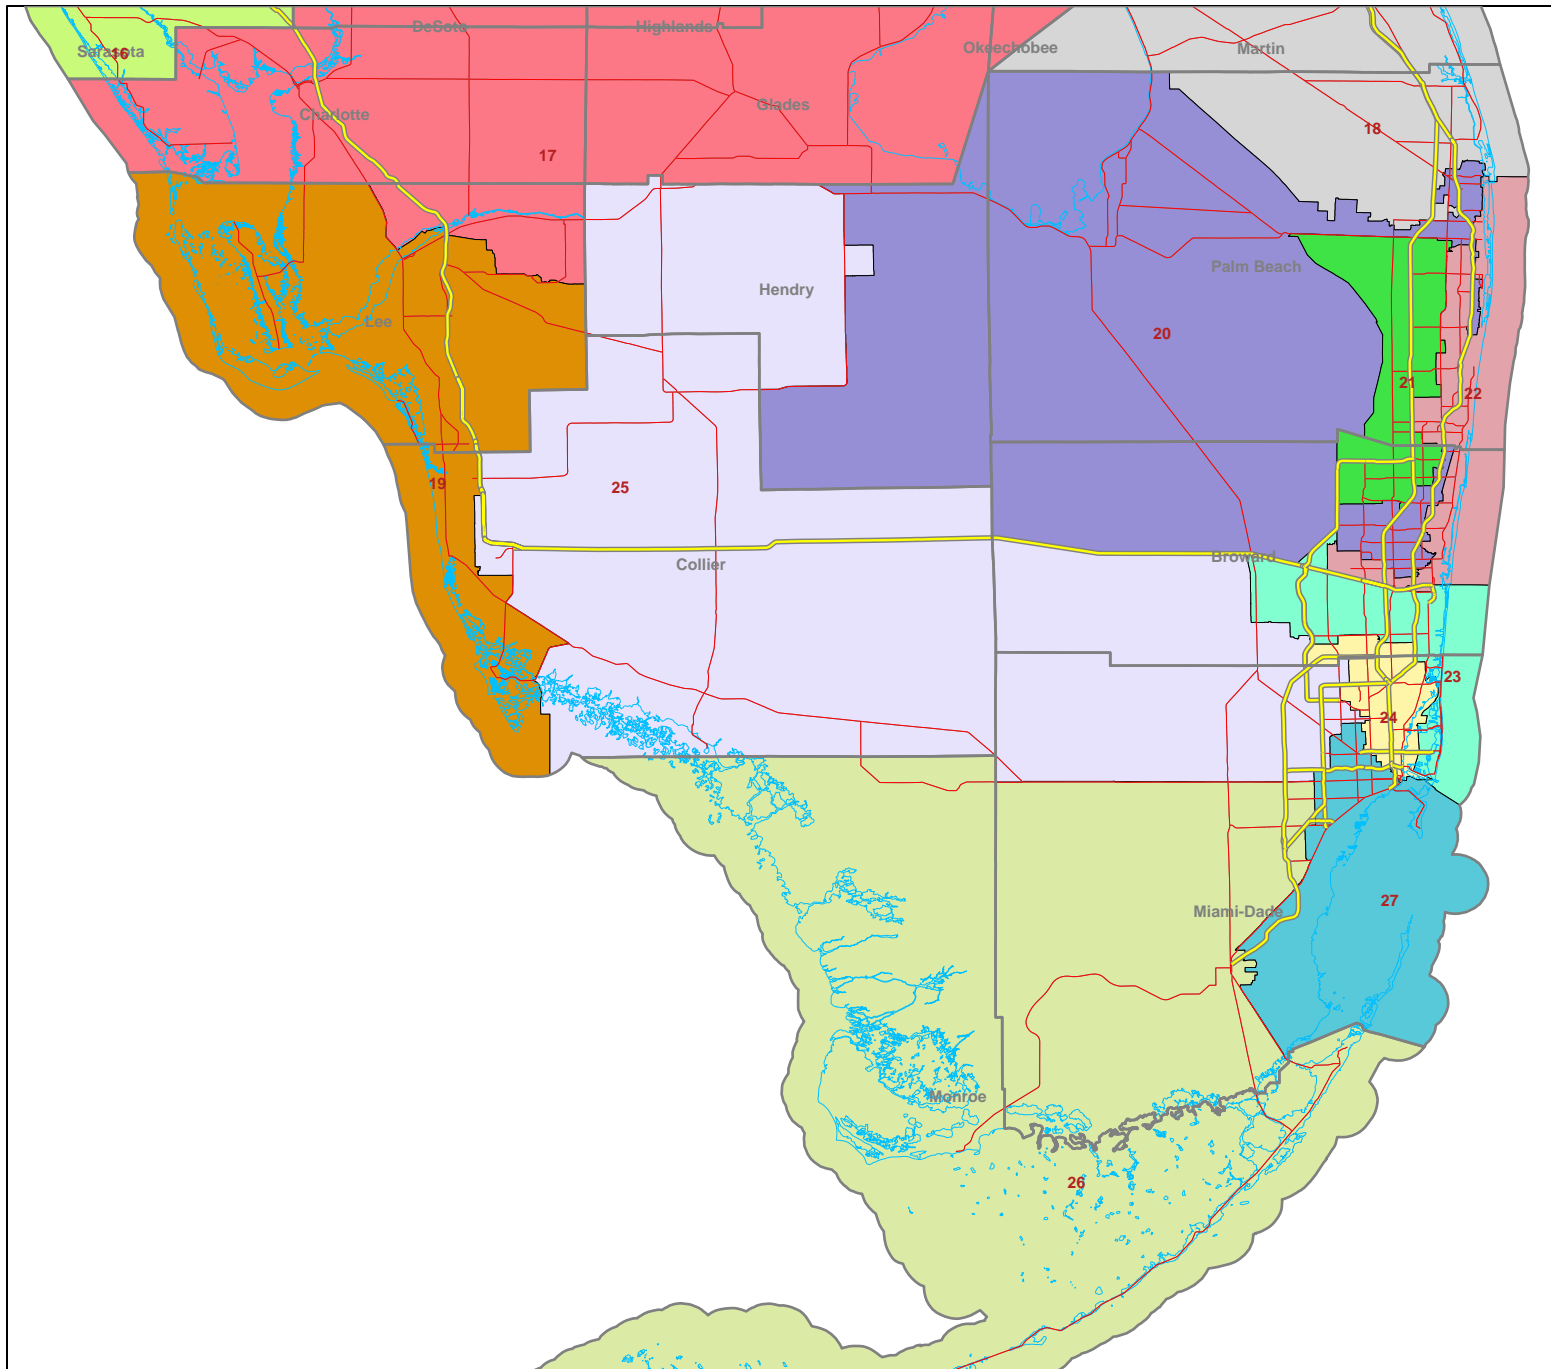

H000C9047

Florida House of Representatives
Redistricting Committee
402 S. Monroe Street
House Office Building
Tallahassee, FL 32399
www.floridaredistricting.org

Legend

- 7 District Number
- District Boundary
- County Boundary
- Interstate Highway
- Major Highway
- Shoreline