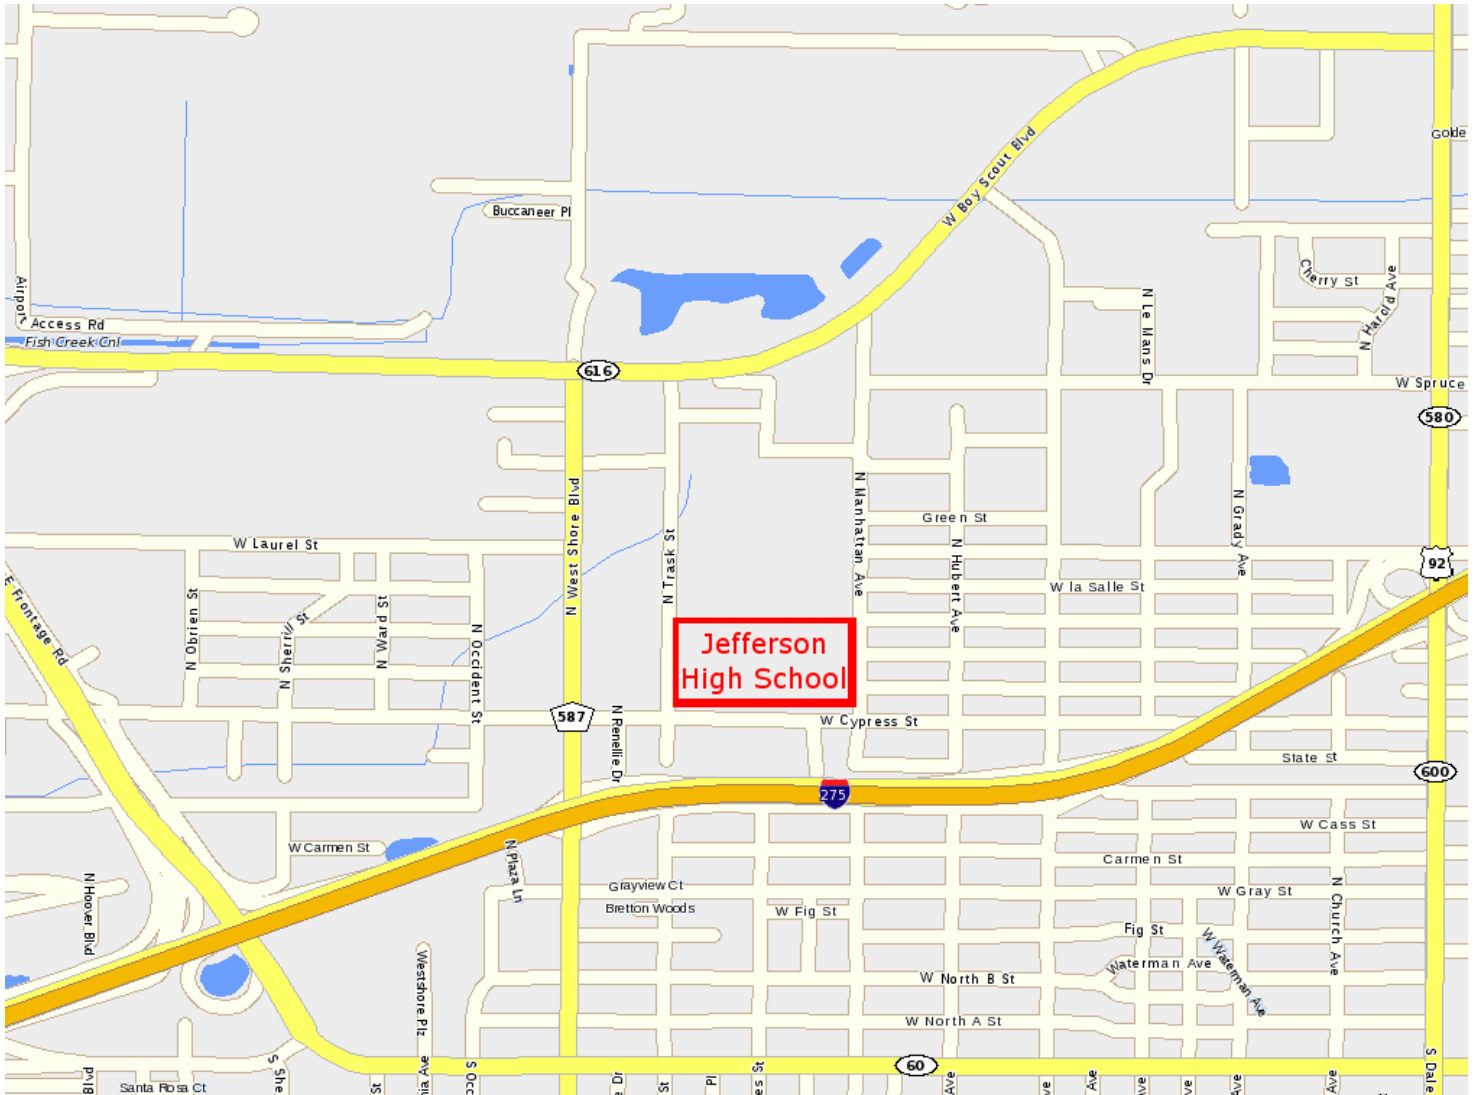

Location / Directions to the Jefferson High School Auditorium

Reapportionment/Redistricting Hearing: 8/29/2011 from 4:00 - 8:00 PM

Location:

The Jefferson High School Auditorium is located just south of the International Plaza Mall, and just north of I-275. The school's street address is 4401 Cypress St., Tampa, FL 33607.

Directions:

From I-275: Take exit 40B toward Lois Ave. Head one block north on Lois Ave., then turn left onto W. Cypress St. Jefferson High School will be on the right in about a half mile.

From the Veterans Expressway: Head south on the Veterans Expressway, and take exit 1B for Spruce St. toward Raymond James Stadium. Keep left at the fork and merge onto W. Spruce St. Turn right onto N. Trask St. Then turn left onto W. Cypress St. Jefferson High School will be on the left.