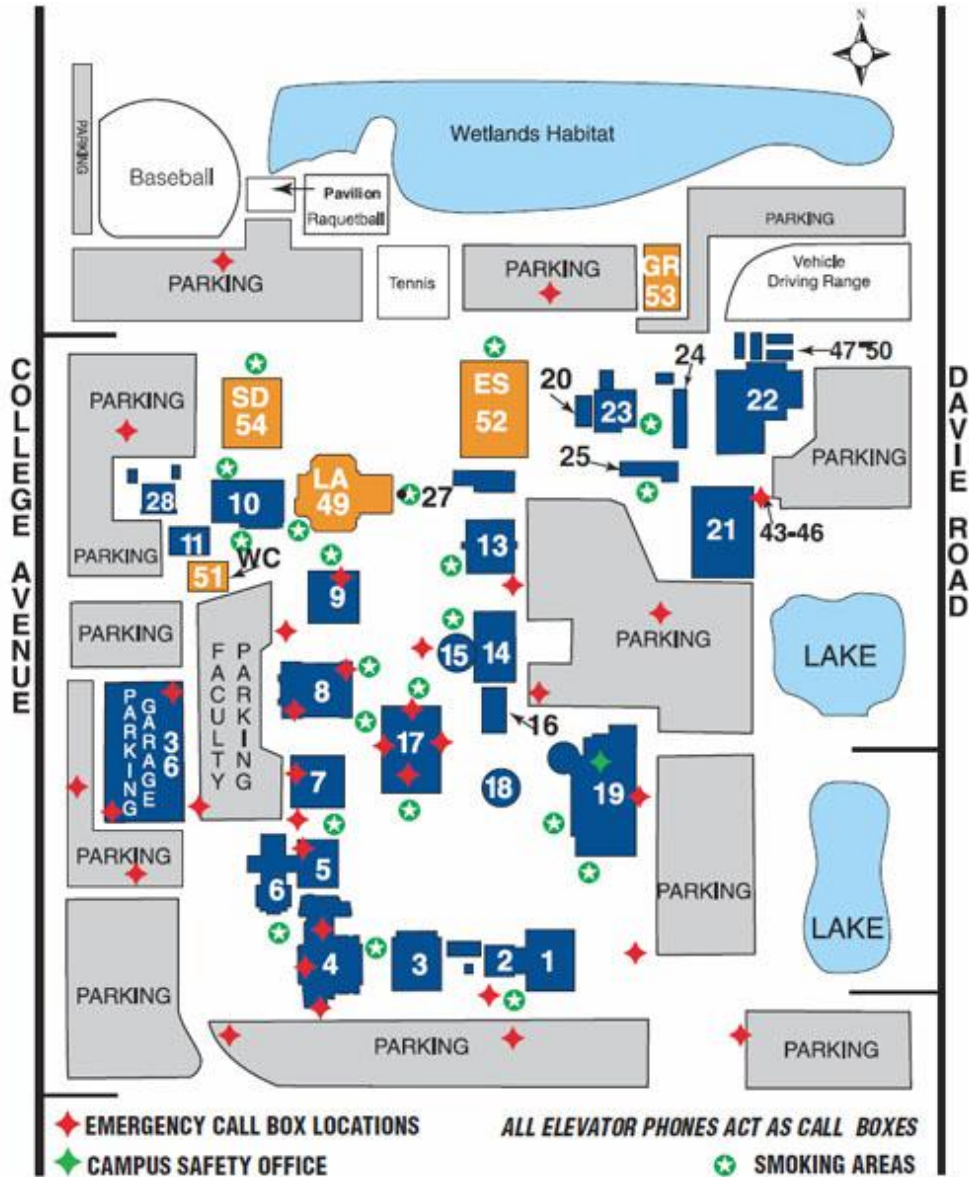

Location / Directions to the Main Campus Gymnasium at Broward College Reapportionment/Redistricting Hearing: 8/16/2011 from 6:00-9:00 PM

Location:

Broward College Central Campus is located just south of I-595 and just west of Florida's Turnpike. The street address is 3501 SW Davie Rd., Davie, FL 33314. The hearing will be held in the gymnasium.

Directions:

From I-595: Take exit 5 for FL-817/University Dr. Merge onto FL-84 E, then turn right onto College Ave. Turn left after passing the baseball field into the campus. Take the first right into the parking lot. The gym is in the southeast corner of the lot.

From Florida's Turnpike: Take exit 53 for FL-818/Griffin Rd. Head west on Griffin Rd. turn right onto Davie Rd. and proceed to the main entrance on the left approximately 1 mile. Take the second right and continue following the road. After passing the tennis courts, take a left into the parking lot. The gym is in the southeast corner of the lot.

Parking:

Parking is available in the student parking lot. Disabled parking is available in marked spaces.

If a special accommodation is needed (such as sign language, translation services or other accommodations) to participate in the meetings, please notify the Senate Sergeant's Office at (850) 487-5224 or the House Redistricting Committee at (850) 488-3928 at least five (5) business days before the meeting so that accommodations may be made.